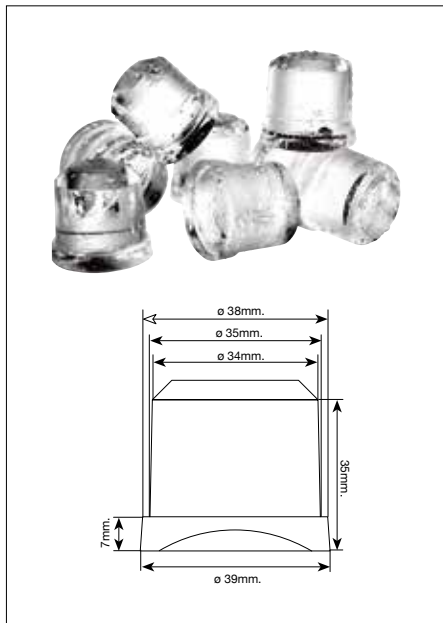

M | 22 gr

General features

Highest quality cubes to enjoy Premium driks at home:

- Produces professional 22 grs ice cubes
- Daily ice production 14 kg
- 12 ice cubes every 35 minutes (nominal conditions)
- 8 kg stock inside
- Dinamic ice production: ice more transparent, no smell & no taste
- Reduce calcium carbonate percentage
- Dimensions for standard kitchen 60 cm width furnitures
- Easy front & back ventilation

Model	Production Kg. / Day	Storage Kg.	Voltage	Maximum Power Input W.	WIDTH x DEPTH x HEIGHT Dimensions mm.
ICE TECH DOMO R290	14	8	I	212	595 x 575 x 458