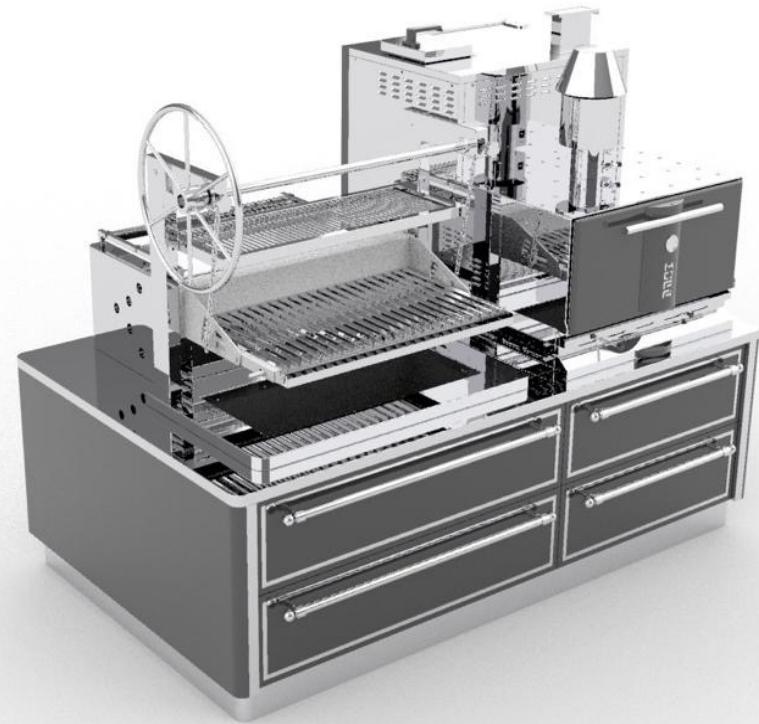

KOPA

GRILLING SOLUTIONS