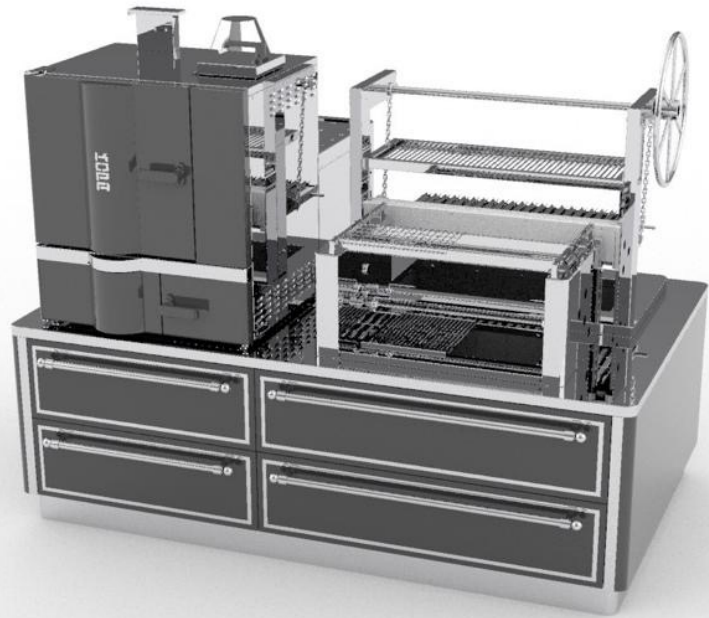

Kopa Grilling Combo with Double Parilla and Charcoal Oven

KOPA

GRILLING SOLUTIONS