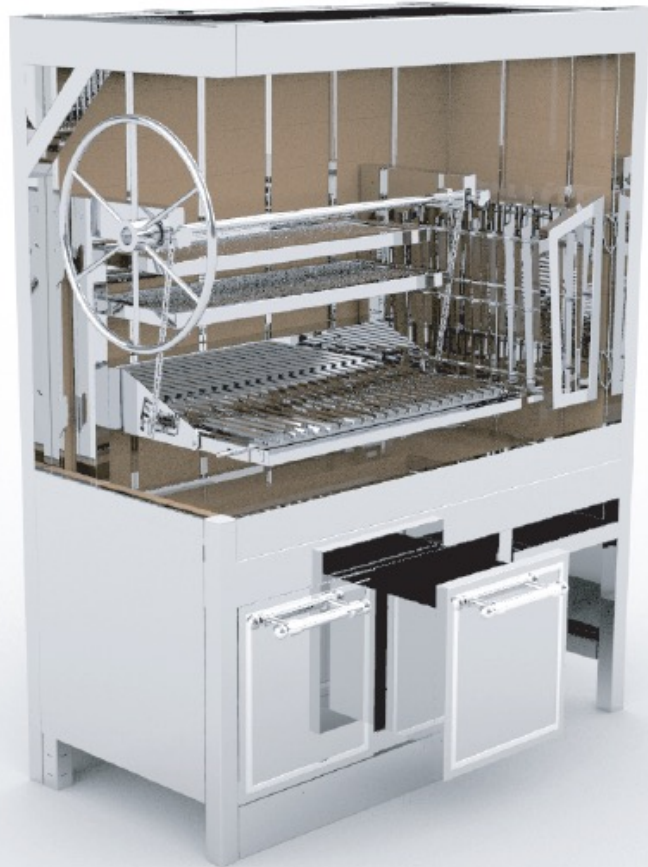

KOPA

GRILLING SOLUTIONS