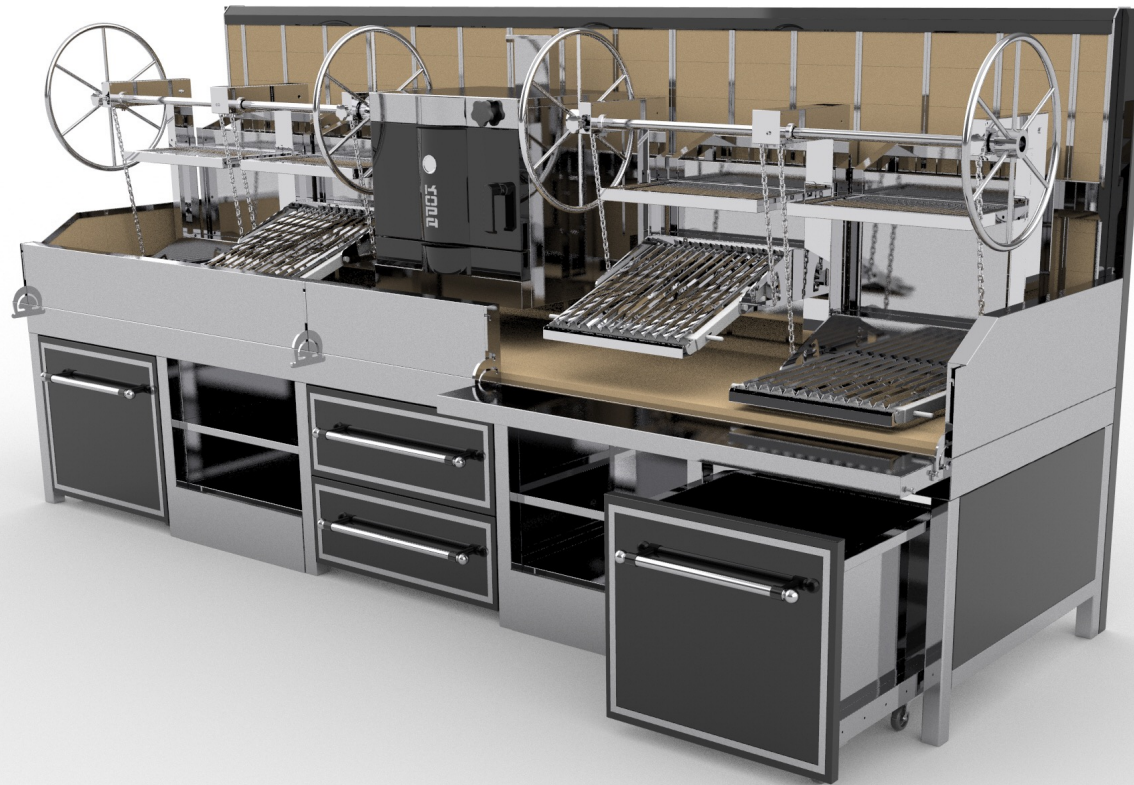

KOPA

GRILLING SOLUTIONS