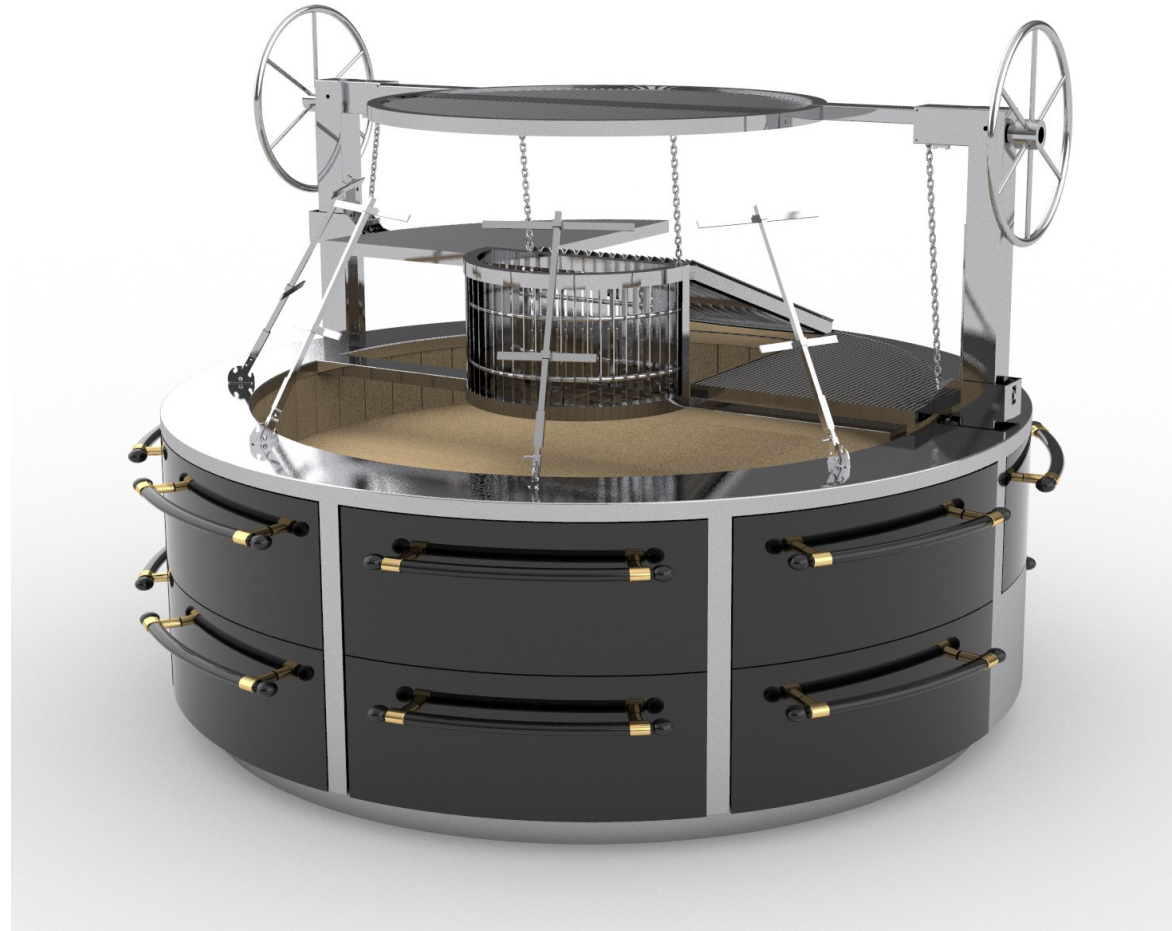

Grilling line with bread/pizza oven, Parilla grill and charcoal oven

KOPA

GRILLING SOLUTIONS

Round wood-fired grill with elevation grill on one side and Asado grill on the other.