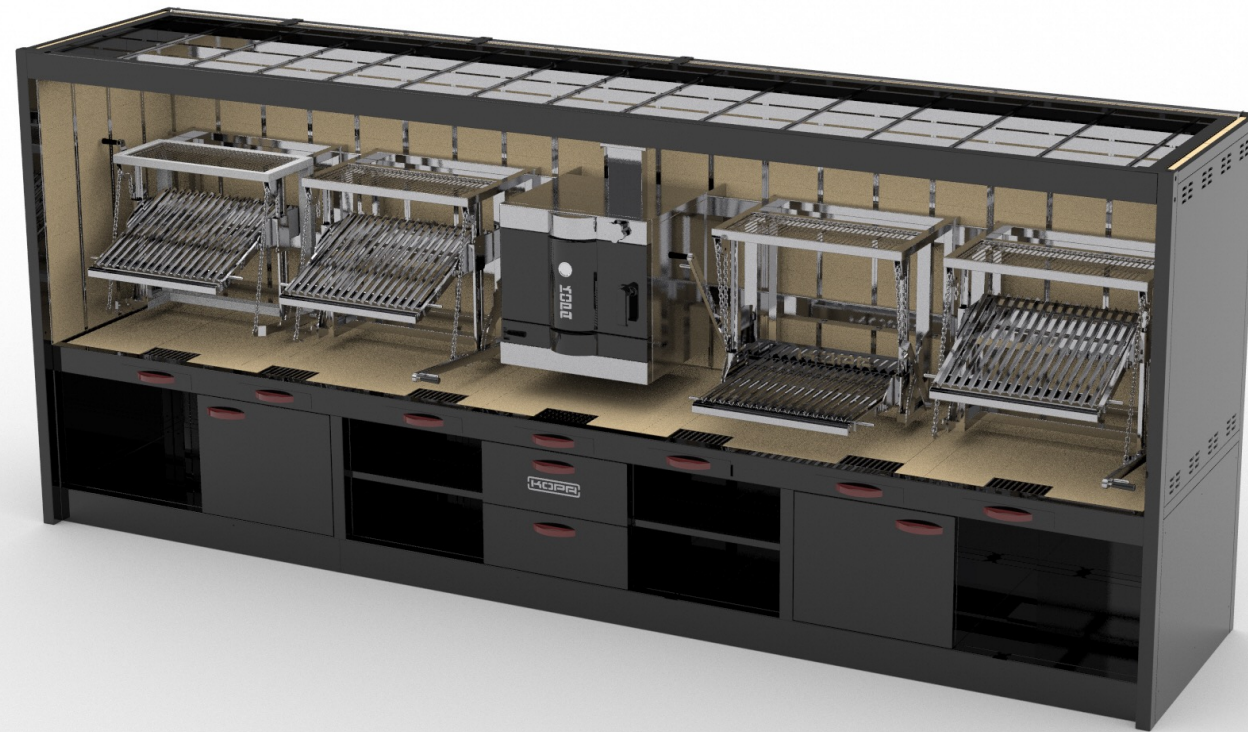

Openfire wood burning grill

KOPA

GRILLING SOLUTIONS