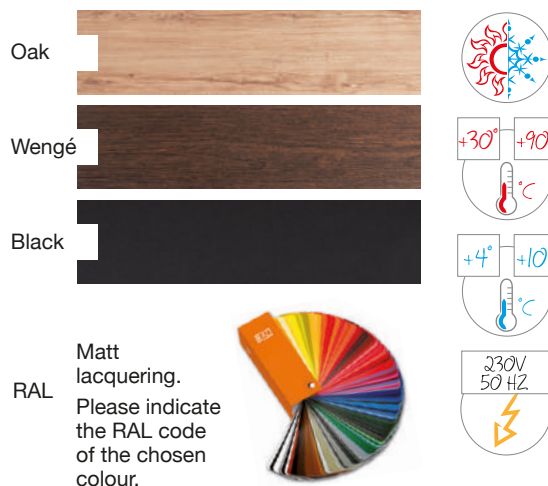

MIXED HOT/COLD SELF-SERVICE BUFFET TROLLEYS - FIXED SNEEZE GUARD - LED LIGHTING

- Stainless steel overhead gantry with led lighting
- Fixed plexiglass sneeze guard
- Plywood panels, shelf (and doors in the cupboard version)
- AISI 304 stainless steel legs, brushed finish
- For BLACK finish: structure in water-repellent MDF with transparent coating
- AISI 304 stainless steel 19 cm-deep well for up to 15 cm-deep GN pans (not included)
- Bain-marie drain tap for the heated part and condensate drip tray inside the compressor compartment for the refrigerated part (with tap available on request)
- Bain-marie heating with heating element outside the well (heated wells)
- Static refrigeration +4°C +10°C (cold wells)
- Control panel with digital thermostat-thermometer and ON/OFF switch with warning light
- Mains supply: 230V, 50 Hz (60 Hz, upon request) single-phase
- 3m long coiled cable, Schuko plug
- Swivel castors ø 12.5 cm, 2 with brake

Art. 6920.6F3-W + A126W(x2) + A20(x6)

Optional Gastronorms: see pp. 122-123

OPEN LOWER PART VERSION

Article	Finish	Typology	GN compartments	Power	Max dim. cm	Optional	Lateral shelf	Optional	Front shelf
6920.4F2-R	Oak	OPEN LOWER PART	2 hot + 2 cold	1400W	161x68x144 h	A120R	1 fixed with tray slide	A124R	1 drop-down with tray slide
6920.4F2-W	Wengé					A120W		A124W	
6920.4F2-N	Black					A120N		A124N	
6920.4F2-RAL	RAL					A120RAL		A124RAL	
6920.5F2-R	Oak	OPEN LOWER PART	3 hot + 2 cold	1700W	193x68x144 h	A120R	1 fixed with tray slide	A125R	1 drop-down with tray slide
6920.5F2-W	Wengé					A120W		A125W	
6920.5F2-N	Black					A120N		A125N	
6920.5F2-RAL	RAL					A120RAL		A125RAL	
6920.5F3-R	Oak	OPEN LOWER PART	2 hot + 3 cold	1560W	193x68x144 h	A120R	1 fixed with tray slide	A125R	1 drop-down with tray slide
6920.5F3-W	Wengé					A120W		A125W	
6920.5F3-N	Black					A120N		A125N	
6920.5F3-RAL	RAL					A120RAL		A125RAL	
6920.6F3-R	Oak	OPEN LOWER PART	3 hot + 3 cold	1860W	226x68x144 h	A120R	1 fixed with tray slide	A126R	1 drop-down with tray slide
6920.6F3-W	Wengé					A120W		A126W	
6920.6F3-N	Black					A120N		A126N	
6920.6F3-RAL	RAL					A120RAL		A126RAL	

Note: when ordering one single front shelf, it is mounted on the opposite side to the operator one, unless otherwise specified.