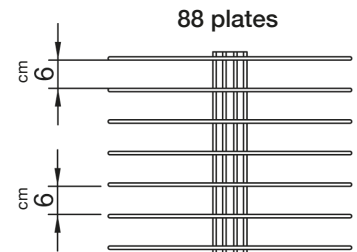

HEATED SELF-SERVICE BUFFET TROLLEYS _____ 50

MIXED HOT/COLD SELF-SERVICE BUFFET TROLLEYS _____ 56

DROP-IN UNITS _____ 62

HEATED DISPLAY CASES

- Fully stainless steel sheet construction, insulated with injected high density expanded polyurethane
- 180° opening tempered glass doors on 2 sides with no sharp edges and removable PVC door seals for easy cleaning
- Snap-closing hinges
- Stainless steel tube side pushing handles with PVC brackets
- Ventilated heating, power 2000W
- Control panel with digital thermostat-thermometer and ON/OFF switch with warning light

- Mains supply: 230V, 50Hz (60 Hz upon request), single-phase
- 3-mt long coiled power cable
- Swivel castors \varnothing 12.5 cm, 2 with brake

INTERNAL OPTIONS:

- Rack with 27 grills spaced 4 cm for 65x65 cm grills (standard model supplied with 15 grills spaced 8 cm)
- OR:
- Plate holder (88 plates capacity)

Art. 3360GS

Art. 3360PS-88

Article	Supports	Power	Max dim. cm
3360GS	15 Grills	2000W	83x77x190 h

Optional	Description
A0054	65x65 cm Grill

Article	Plate \varnothing cm	Supports	Plate N.	Power	Max dim. cm
3360PS-88	18÷24	Column	88	200W	88x77x190 h
3361PS-88	24÷31		88		

- Static refrigeration +4°C +10°C
- 3-mt long coiled power cable
- Swivel castors ø 12.5 cm, 2 with brake

INTERNAL OPTIONS:

- Rack with 27 grills spaced 4 cm for 65x65 cm grills (standard model supplied with 15 grills spaced 8 cm)
- OR:
- Plate holder (88 plates capacity)