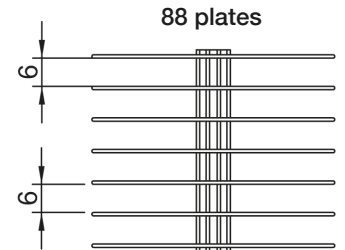

Art. 3360GS

Art. 3360PS-88

Article	Supports	Power	Max dim. cm
3360GS	15 Grills	2000W	83x77x190 h

Optional	Description
A0054	65x65 cm Grill

Article	Plate \varnothing cm	Supports	Plate N.	Power	Max dim. cm
3360PS-88	18÷24	Column	88	200W	88x77x190 h
3361PS-88	24÷31		88		

- Static refrigeration +4°C +10°C
- 3-mt long coiled power cable
- Swivel castors ø 12.5 cm, 2 with brake

INTERNAL OPTIONS:

- Rack with 27 grills spaced 4 cm for 65x65 cm grills (standard model supplied with 15 grills spaced 8 cm)
- OR:
- Plate holder (88 plates capacity)

Art. 3370GS

Art. 3370PS-88

88 plates

Article	Supports	Power	Max dim. cm
3370GS	15 Grills	1200W	83x77x190 h

Optional	Description
A0055	65x65 cm Grill

Article	Plate Ø cm	Supports	Plate N.	Power	Max dim. cm
3370PS-88	18÷24	Column	88	1200W	88x77x190 h
3371PS-88	24÷31		88		