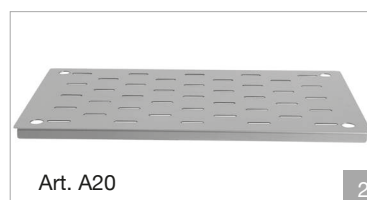

Optional	Image	Description	Suitable for
A152	-	Mains supply 380V	All articles
A154	-	Water loading from net, drain tap and overflow	
A10	1	GN 1/1 flat	
A20	2	GN 1/1 perforated	
T200		Mobile plug 2P+E-6h/250V - 16 A - IP67 (IEC 309) for powers up to 3450W