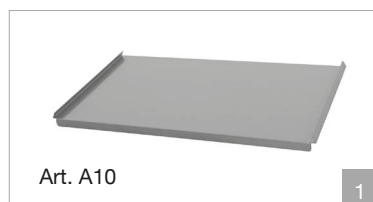

Optional		Description	Suitable for
A156	-	Drain tap	All articles
A10	1	1/1 GN flat	
A20	2	1/1 GN perforated