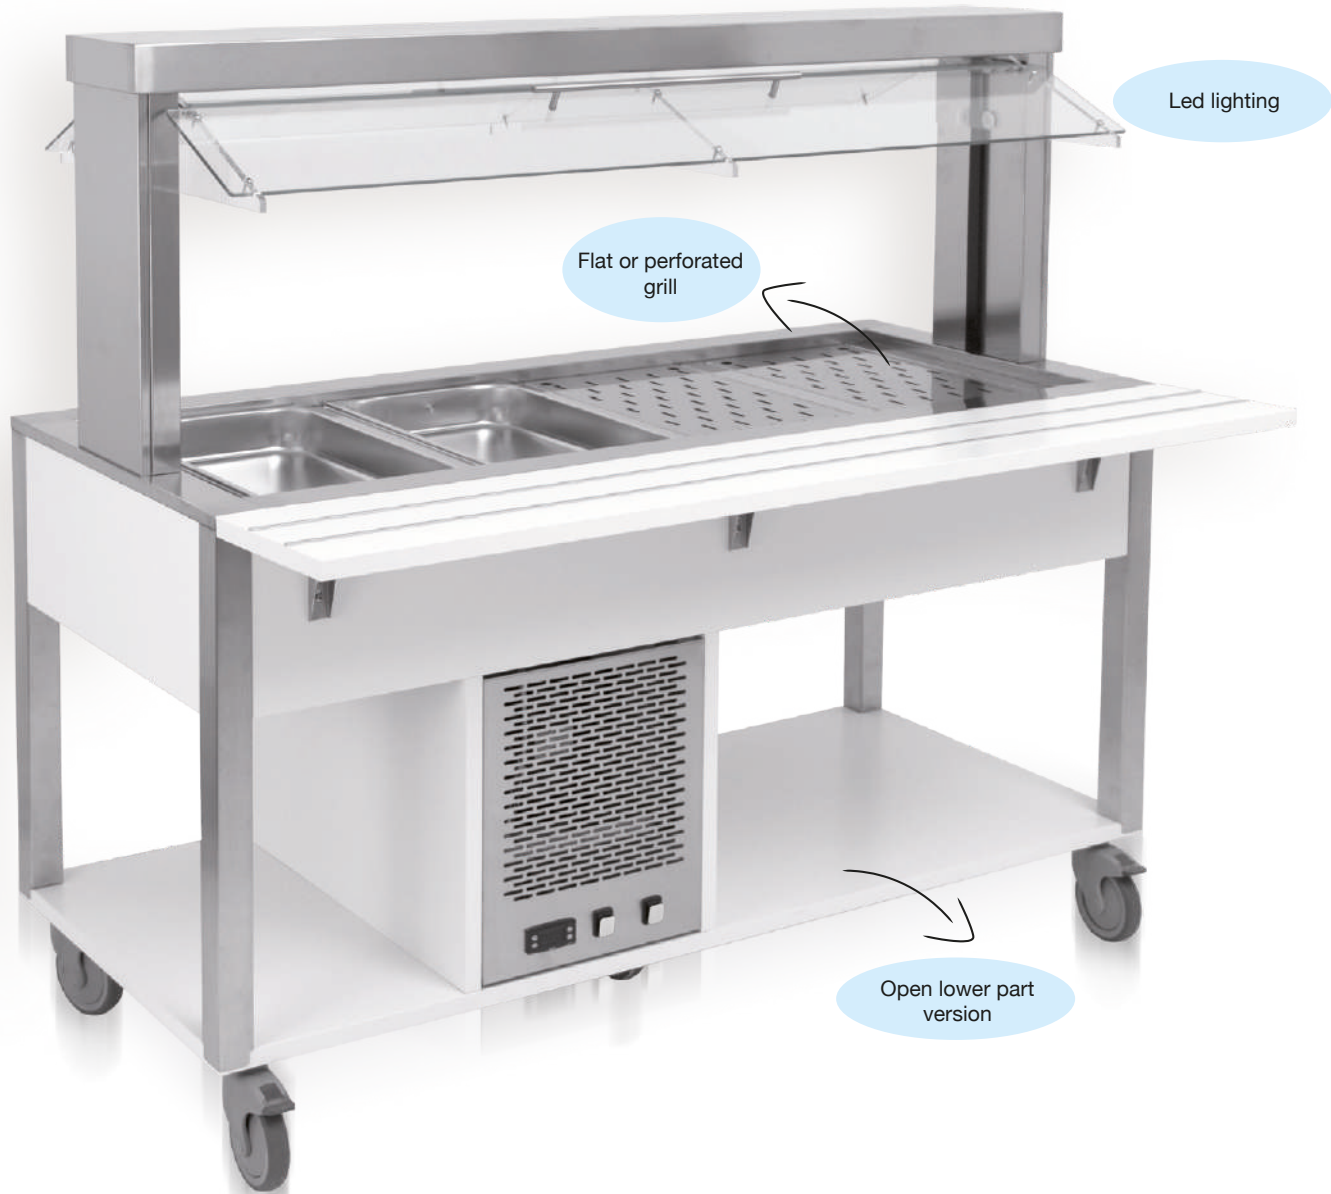

- Fully stainless steel sheet construction, insulated with injected high density expanded polyurethane
- Stainless steel watertight deep base with drain hole
- 180° opening tempered glass doors on 2 sides with no sharp edges and removable PVC door seals for easy cleaning
- Snap-closing hinges
- Stainless steel tube side pushing handles with PVC brackets
- Control panel with digital thermostat-thermometer and ON/OFF switch with warning light
- Mains supply: 230V, 50 Hz (60 Hz upon request), single-phase

REFRIGERATED TROLLEYS FOR SWEETS AND CHEESE

- Solid wood frame with plywood panels and shelf
- Front opening plexiglass dome
- Glass shelf
- Static refrigeration +4°C +10°C
- Back panel and perforated false bottom
- Condensation drain at the base of the well (drain tap available on request)

- base of the well (drain tap available on request) **Note: the drain tap is necessary for fish displaying**
- Control panel with digital thermostat-thermometer and ON/OFF switch with warning light
- Mains supply: 230V, 50 Hz (60 Hz upon request), single-phase
- Static refrigeration +4°C +10°C
- Swivel castors ø 12.5 cm, 2 with brake

SELF-SERVICE BUFFET TROLLEYS OVERVIEW

GENERAL FEATURES

- Stainless overhead gantry
- Fixed plexiglass sneeze guard OR height-adjustable tempered glass sneeze guard
- Plywood panels, shelf (and doors in the cupboard version)
- AISI 304 stainless steel legs, brushed finish
- AISI 304 stainless steel 19 cm-deep well for up to 15 cm-deep GN pans (not included)
- Swivel castors ø 12.5 cm, 2 with brake