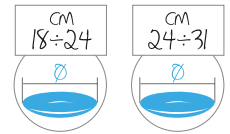

- Static refrigeration +4°C +10°C
- 3-mt long coiled power cable
- Swivel castors ø 12.5 cm, 2 with brake

INTERNAL OPTIONS:

- Rack with 27 grills spaced 4 cm for 65x65 cm grills (standard model supplied with 15 grills spaced 8 cm)
- OR:
- Plate holder (88 plates capacity)

Art. 3370GS

Art. 3370PS-88

88 plates

Article	Supports	Power	Max dim. cm
3370GS	15 Grills	1200W	83x77x190 h

Optional	Description
A0055	65x65 cm Grill

Article	Plate Ø cm	Supports	Plate N.	Power	Max dim. cm
3370PS-88	18÷24	Column	88	1200W	88x77x190 h
3371PS-88	24÷31		88		