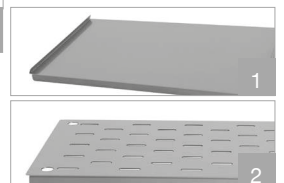

Optional Gastronorms: see pp. 122-123

Note: when ordering one single front shelf, it is mounted on the opposite side to the operator one, unless otherwise specified.

Article	Finish	GN	Power	Max dim. cm	Optional	Front shelf
6930.2R	Oak	2x1/1	190W	80x68x120 h	A122R	1 drop-down shelf with tray slide
6930.2W	Wengé				A122W	
6930.2N	Black				A122N	
6930.2RAL	RAL				A122RAL	
6930.3R	Oak	3x1/1	350W	113x68x120 h	A123R	1 drop-down shelf with tray slide
6930.3W	Wengé				A123W	
6930.3N	Black				A123N	
6930.3RAL	RAL				A123RAL	
6930.4R	Oak	4x1/1	450W	161x68x120 h	A124R	1 drop-down shelf with tray slide
6930.4W	Wengé				A124W	
6930.4N	Black				A124N	
6930.4RAL	RAL				A124RAL	

Optional	Description	Suitable for
A156	Drain tap (necessary for fish displaying)	All articles
Accessories	Description	Suitable for
A10	1 1/1 GN Flat	All articles
A20	2 1/1 GN Perforated	
LED	- Well lighting