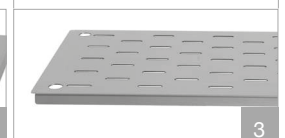

OPTIONAL ITEMS AND ACCESSORIES SUITABLE FOR BOTH VERSIONS

Optional	Description	GN
A144	1 Front drop-down stainless steel rodded tray slide	4x1/1
A145		5x1/1
A146		6x1/1

Optional	Description	Suitable for
A156	Drain tap (necessary for fish displaying)	All articles

Accessories	Description	Suitable for
A10	2 1/1 GN Flat	All articles
A20	3 1/1 GN Perforated