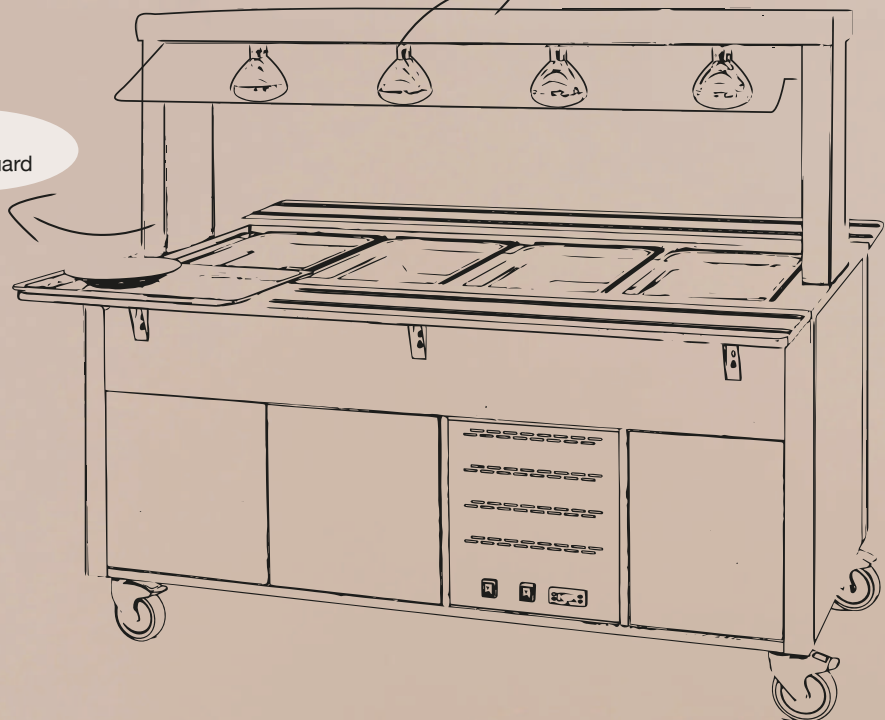

SELF-SERVICE BUFFET TROLLEYS OVERVIEW

Cupboard version

Infrared lamps

Swivel castors
ø 12.5 cm
2 with brake

Fixed
sneeze guard

REFRIGERATED SELF-SERVICE BUFFET TROLLEYS - FIXED SNEEZE GUARD - LED LIGHTING

- Stainless steel overhead gantry with led lighting
- Fixed plexiglass sneeze guard
- Plywood panels, shelf (and doors in the cupboard version)
- AISI 304 stainless steel legs, brushed finish
- For BLACK finish: structure in water-repellent MDF with transparent coating
- AISI 304 stainless steel 19 cm-deep well for up to 15 cm-deep GN pans (not included)

- Condensate drain at the base of the well (drain tap available on request)
Note: the drain tap is necessary for fish displaying
- Control panel with digital thermostat-thermometer and ON/OFF switch with warning light
- Mains supply: 230V, 50 Hz (60 Hz upon request), single-phase
- Static refrigeration +4°C +10°C
- 3m long coiled cable, Schuko plug
- Swivel castors ø 12.5 cm, 2 with brake