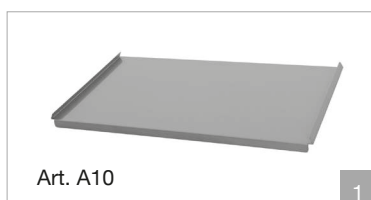

Optional	Image	Description	Suitable for
A152	-	Mains supply 380V	All articles
A154	-	Water loading from net, drain tap and overflow	
A10	1	GN 1/1 flat	
A20	2	GN 1/1 perforated	
T200		Mobile plug 2P+E-6h/250V - 16 A - IP67 (IEC 309) for powers up to 3450W