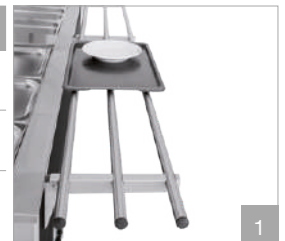

OPTIONAL ITEMS AND ACCESSORIES SUITABLE FOR BOTH VERSIONS

Optional	Description	GN
A144	1 Front drop-down stainless steel rodded tray slide	4x1/1
A145		5x1/1
A146		6x1/1

Optional	Description	Suitable for
A156	Drain tap (necessary for fish displaying)	All articles

Accessories	Description	Suitable for
A10	2 1/1 GN Flat	All articles
A20	3 1/1 GN Perforated