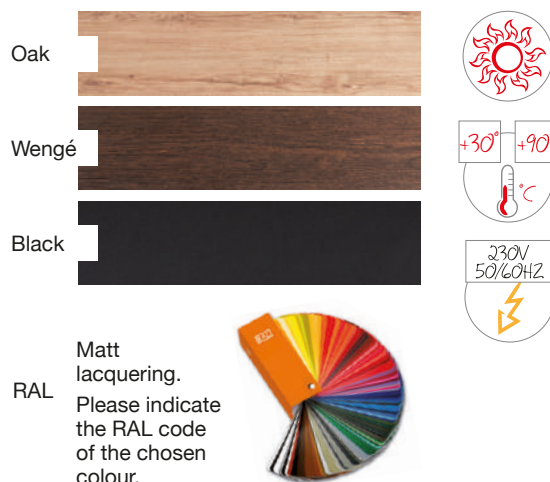

HEATED SELF-SERVICE BUFFET TROLLEYS - FIXED SNEEZE GUARD - LED LIGHTING

- Stainless steel overhead gantry with led lighting
- Fixed plexiglass sneeze guard
- Plywood panels, shelf (and doors in the cupboard version)
- AISI 304 stainless steel legs, brushed finish
- For BLACK finish: structure in water-repellent MDF with transparent coating
- AISI 304 stainless steel 19 cm-deep well for up to 15 cm-deep GN pans (not included)
- Bain-marie drain plug
- Control panel with digital thermostat-thermometer and ON/OFF switch with warning light
- Mains supply: 230V, 50/60 Hz, single-phase
- Bain-marie heating with heating element outside the well
- 3m long coiled cable, Schuko plug. For powers equal to or greater than 3000W, the cable is supplied free without plug. For the plug, see optional item T200
- Swivel castors ø 12.5 cm, 2 with brake

Art. 6910.4-RAL + A124RAL(x2) + pans

Optional Gastronorms: see pp. 122-123

OPEN LOWER PART VERSION

Article	Finish	Typology	GN	Power	Max dim. cm	Optional	Lateral shelf	Optional	Front shelf
6910.2-R	Oak	OPEN LOWER PART	2x1/1	1200W	80x68x144 h	A120R	1 fixed with tray slide	A122R	1 drop-down with tray slide
6910.2-W	Wengé					A120W		A122W	
6910.2-N	Black					A120N		A122N	
6910.2-RAL	RAL					A120RAL		A122RAL	
6910.3-R	Oak	OPEN LOWER PART	3x1/1	1500W	113x68x144 h	A120R	1 fixed with tray slide	A123R	1 drop-down with tray slide
6910.3-W	Wengé					A120W		A123W	
6910.3-N	Black					A120N		A123N	
6910.3-RAL	RAL					A120RAL		A123RAL	
6910.4-R	Oak	OPEN LOWER PART	4x1/1	2400W	161x68x144 h	A120R	1 fixed with tray slide	A124R	1 drop-down with tray slide
6910.4-W	Wengé					A120W		A124W	
6910.4-N	Black					A120N		A124N	
6910.4-RAL	RAL					A120RAL		A124RAL	
6910.5-R	Oak	OPEN LOWER PART	5x1/1	3000W	193x68x144 h	A120R	1 fixed with tray slide	A125R	1 drop-down with tray slide
6910.5-W	Wengé					A120W		A125W	
6910.5-N	Black					A120N		A125N	
6910.5-RAL	RAL					A120RAL		A125RAL	
6910.6-R	Oak	OPEN LOWER PART	6x1/1	3600W	226x68x144 h	A120R	1 fixed with tray slide	A126R	1 drop-down with tray slide
6910.6-W	Wengé					A120W		A126W	
6910.6-N	Black					A120N		A126N	
6910.6-RAL	RAL					A120RAL		A126RAL	

Note: when ordering one single front shelf, it is mounted on the opposite side to the operator one, unless otherwise specified.