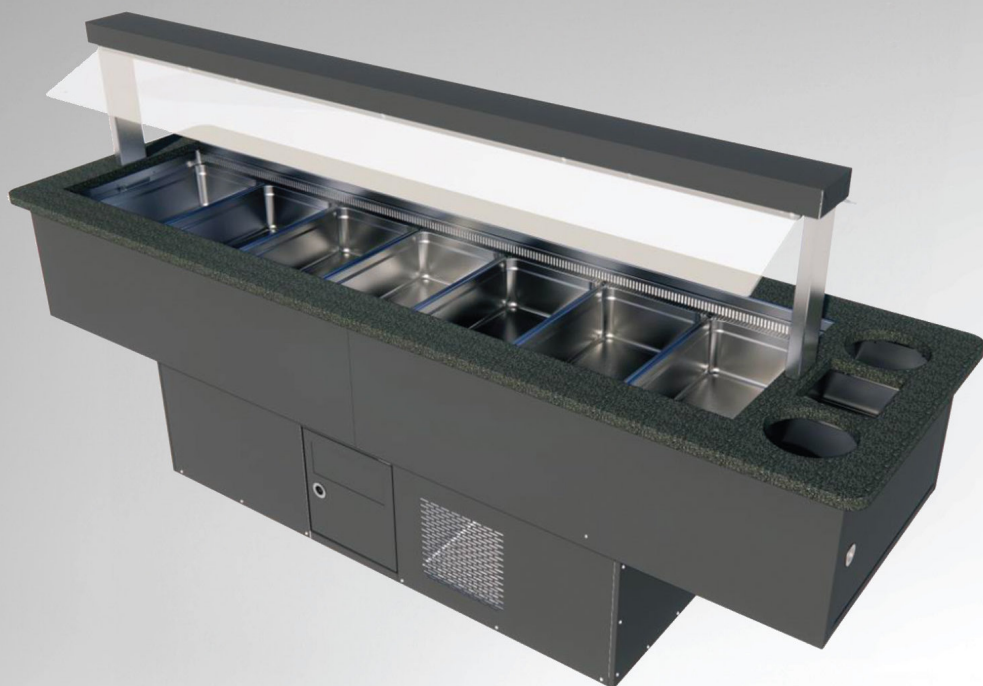

SALAD BAR

MODELS: RSB 5GN

Dimensions, mm	2110x822x1396(900)
Gastronorm Container - 1/1 (H 100mm)	5 pcs.
Refrigerator Climate Class	+25C, RH 60%.
Temperature Class	+2C - +3C
Supply voltage, V	220-240V,1P+N+PE, 50Hz
Lighting type	LED
Control panel Danfoss	1 pcs.
Cooling unit	1 pcs.
Model of cooling unit	CNLY12 RAa
Input Power	450 W
Cooling unit, W (-10 C/+45 C)	
Cooling capacity, W (-10 C/+45 C)	840W
Refrigerant	R 290
Refrigerant Charge	0.150kg
Defrost type	Air
Electrical protection classes	1

SALAD BAR

MODELS: RSB 5GN-2S

Dimensions, mm	2110x822x1396(900)
Gastronorm Container - 1/1 (H 100mm)	5 pcs.
Refrigerator Climate Class	+25C, RH 60%.
Temperature Class	+2C - +3C
Supply voltage, V	220-240V,1P+N+PE, 50Hz
Lighting type	LED
Control panel Danfoss	1 pcs.
Cooling unit	1 pcs.
Model of cooling unit	CNLY12 RAa
Input Power	450 W
Cooling unit, W (-10 C/+45 C)	
Cooling capacity, W (-10 C/+45 C)	840W
Refrigerant	R 290
Refrigerant Charge	0.150kg
Defrost type	Air
Electrical protection classes	1

SALAD BAR

MODELS: RSB 7GN

Dimensions, mm	2766x822x1396(900)
Gastronorm Container - 1/1 (H 100mm)	7 pcs.
Refrigerator Climate Class	+25C, RH 60%.
Temperature Class	+2C - +3C
Supply voltage, V	220-240V,1P+N+PE, 50Hz
Lighting type	LED
Control panel Danfoss	1 pcs.
Cooling unit	1 pcs.
Model of cooling unit	CNPY12 RAa
Input Power	490 W
Cooling unit, W (-10 C/+50 C)	
Cooling capacity, W (-10 C/+50 C)	980W
Refrigerant	R 290
Refrigerant Charge	0.170kg
Defrost type	Air
Electrical protection classes	1

SALAD BAR

MODELS: RSB 7GN-2S

Dimensions, mm	2766x822x1396(900)
Gastronorm Container - 1/1 (H 100mm)	7 pcs.
Refrigerator Climate Class	+25C, RH 60%.
Temperature Class	+2C - +3C
Supply voltage, V	220-240V,1P+N+PE, 50Hz
Lighting type	LED
Control panel Danfoss	1 pcs.
Cooling unit	1 pcs.
Model of cooling unit	CNPY12 RAa
Input Power	490 W
Cooling unit, W (-10 C/+45 C)	
Cooling capacity, W (-10 C/+45 C)	980W
Refrigerant	R 290
Refrigerant Charge	0.170kg
Defrost type	Air
Electrical protection classes	1