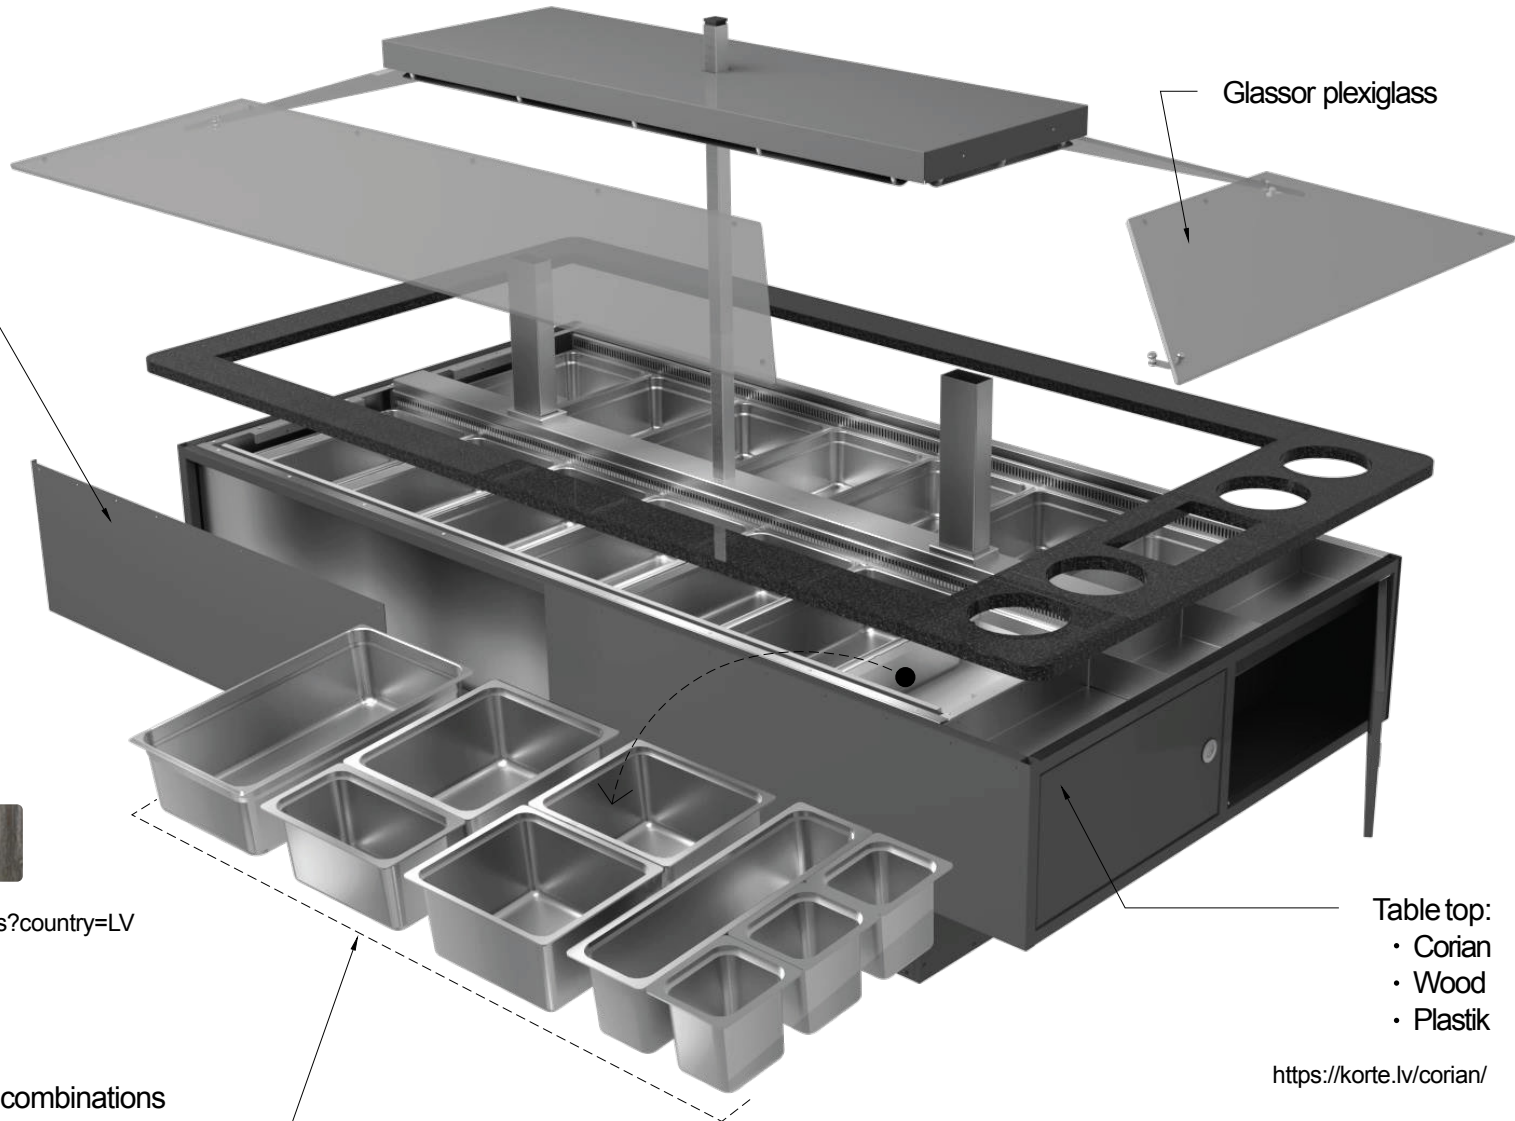

ADDITIONAL OPTIONS

MODELS: RSB 14GN-2S

Body panel
• Metal painting

RAL 9005

RAL 7043

RAL 3020

RAL 6035

RAL 5026

RAL 8016

- Plastic
- Wood
- Laminated panel

<https://www.egger.com/en/interior/decors?country=LV>

Various combinations
GN containers

Glass or plexiglass